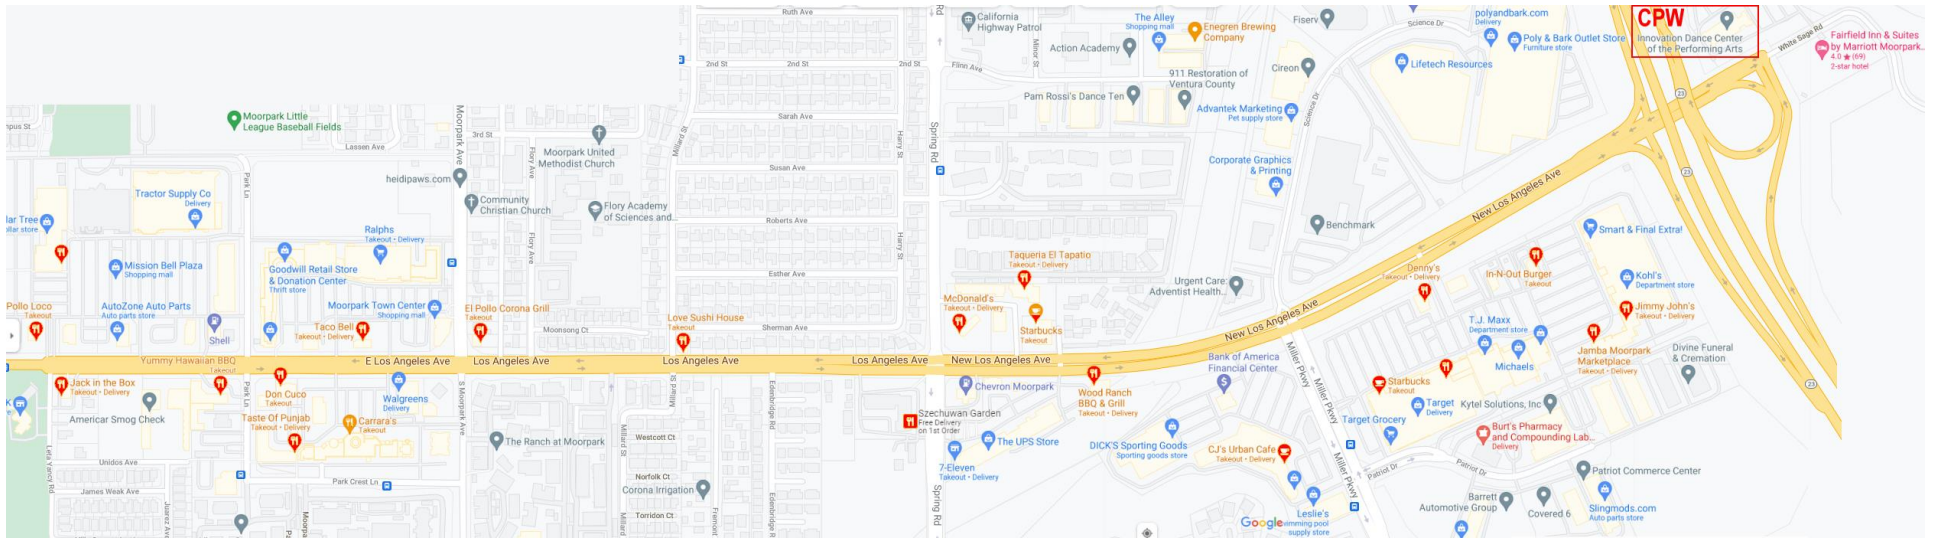

### Airports

- LAX is 50 miles away (and traffic is notoriously bad to/from LAX)
- Burbank Airport is 34 miles away (nicer, smaller airport; might cost a little bit more)

### Amenities Near Our Workshop Venue

- Nearest Emergency Care
  - Adventist Health Urgent Care, 301 Science Dr, Moorpark, CA 93021 (0.7 miles)
  - Los Robles Regional Medical Center, 215 W Janss Rd, Thousand Oaks, CA 91360 (8.4 miles)

### Hotel

- Directly across from the venue: Fairfield Inn & Suites Moorpark, 14350 White Sage Road, Moorpark, CA 93021 805-327-2000 (a little pricey)
- Other hotels
  - Best Western Posada Royale
  - Courtyard by Marriott Ventura, Simi Valley
  - Grand Vista Hotel
  - Holiday Inn Express, Simi Valley
  - Motel 6, Simi Valley (cheapest)

## Restaurants

- Tons of restaurants, take-out, delivery, coffee shops, and fast food along New Los Angeles Ave (red points in the map above)